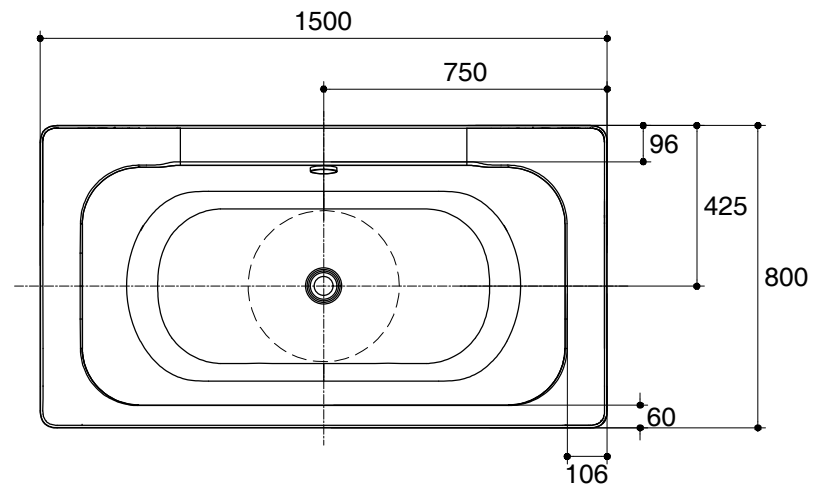

Dimensions are approximate.

Unit: mm

 Area for flexible drain Ø400 mm.

SKU	K-77702X-0
Name	DOBLE
Description	FREESTANDING BATH

KOHLER

*The recommended dimension for installation can be adjusted according to user preferences and layout.