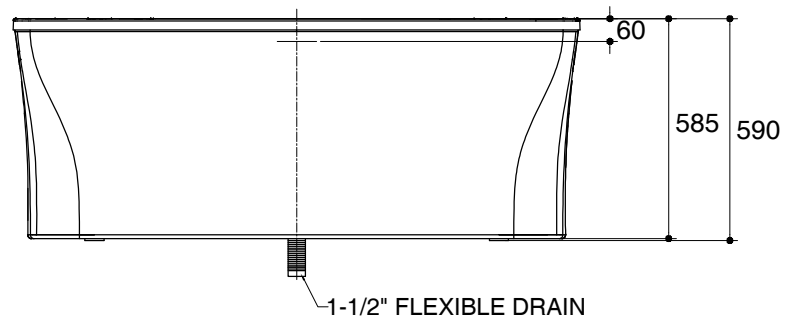

Dimensions are approximate.

Unit: mm

 Area for flexible drain Ø400 mm.

SKU	K-77702X-0
Name	DOBLE
Description	FREESTANDING BATH

KOHLER

*The recommended dimension for installation can be adjusted according to user preferences and layout.