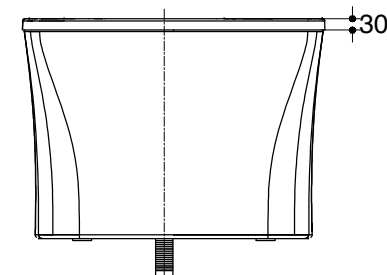

Dimensions are approximate.

Unit: mm

 Area for flexible drain Ø400 mm.

SKU	K-77702X-0
Name	DOBLE
Description	FREESTANDING BATH

KOHLER

*The recommended dimension for installation can be adjusted according to user preferences and layout.